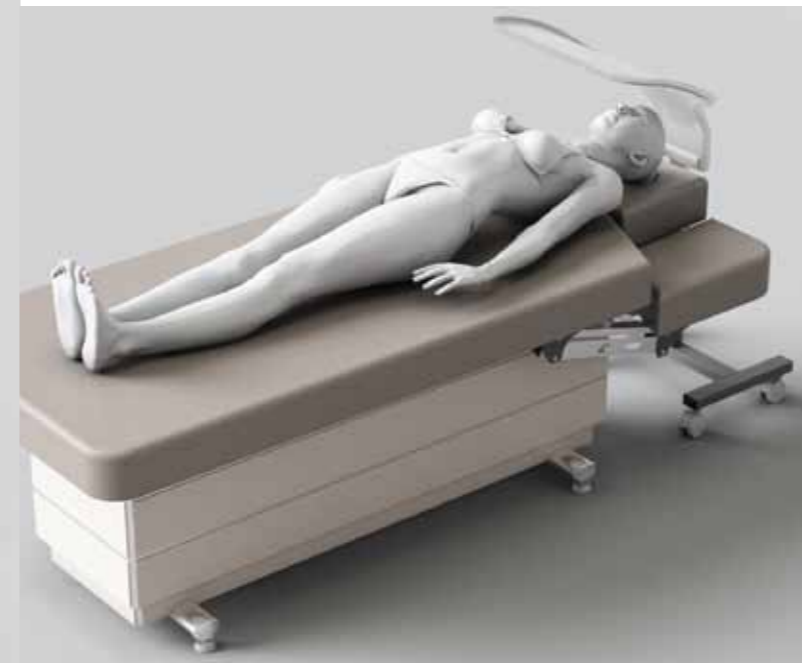

SPA SHIELD

SPA SHIELD creates a safe space between the customer and the operator, allowing the latter to perform facial treatments in comfort and tranquility.

*The SPA SHIELD is an Add-on item and is not sold on its own.
It can be purchased together with LEMI chairs.*

SPA SHIELD

SPA SHIELD

NEW

COD. 1025

LEMI is proud to present SPA SHIELD, the new essential tool for Spa cabins, specifically designed to guarantee the necessary protection for both operators and customers during any type of facial treatment. Its thermoformed plexiglass structure works as a real barrier against potential contamination and has been designed to leave the operator at ease during treatment, ensuring a safe and comfortable space for the customer. Height can be adjusted by a practical handy knob, while the solid structure of the painted metal base is equipped with rubber wheels with brake that facilitate its movement, ensuring maximum silence so as to give the customer the peace he needs during treatment. The simple but functional design of SPA SHIELD has been designed to be easily adapted to any spa table.

Focus on

- Thermoformed plexiglass protection
- Adjustable height
- **Base with wheels** for easy movement
- Maximum **comfort for the operator**
- Total **protection for the customer**
- Easy to clean and sanitize
- Suitable for any spa table

NEW

The images are for illustrative purposes only and may not reflect the actual image of the finishing.

STAY
STRONG!

WE ARE ALL IN THIS TOGETHER.

PLEXIGLASS PROTECTION

ADJUSTABLE HEIGHT

BASE WITH WHEELS

SPA SHIELD BY LEMI