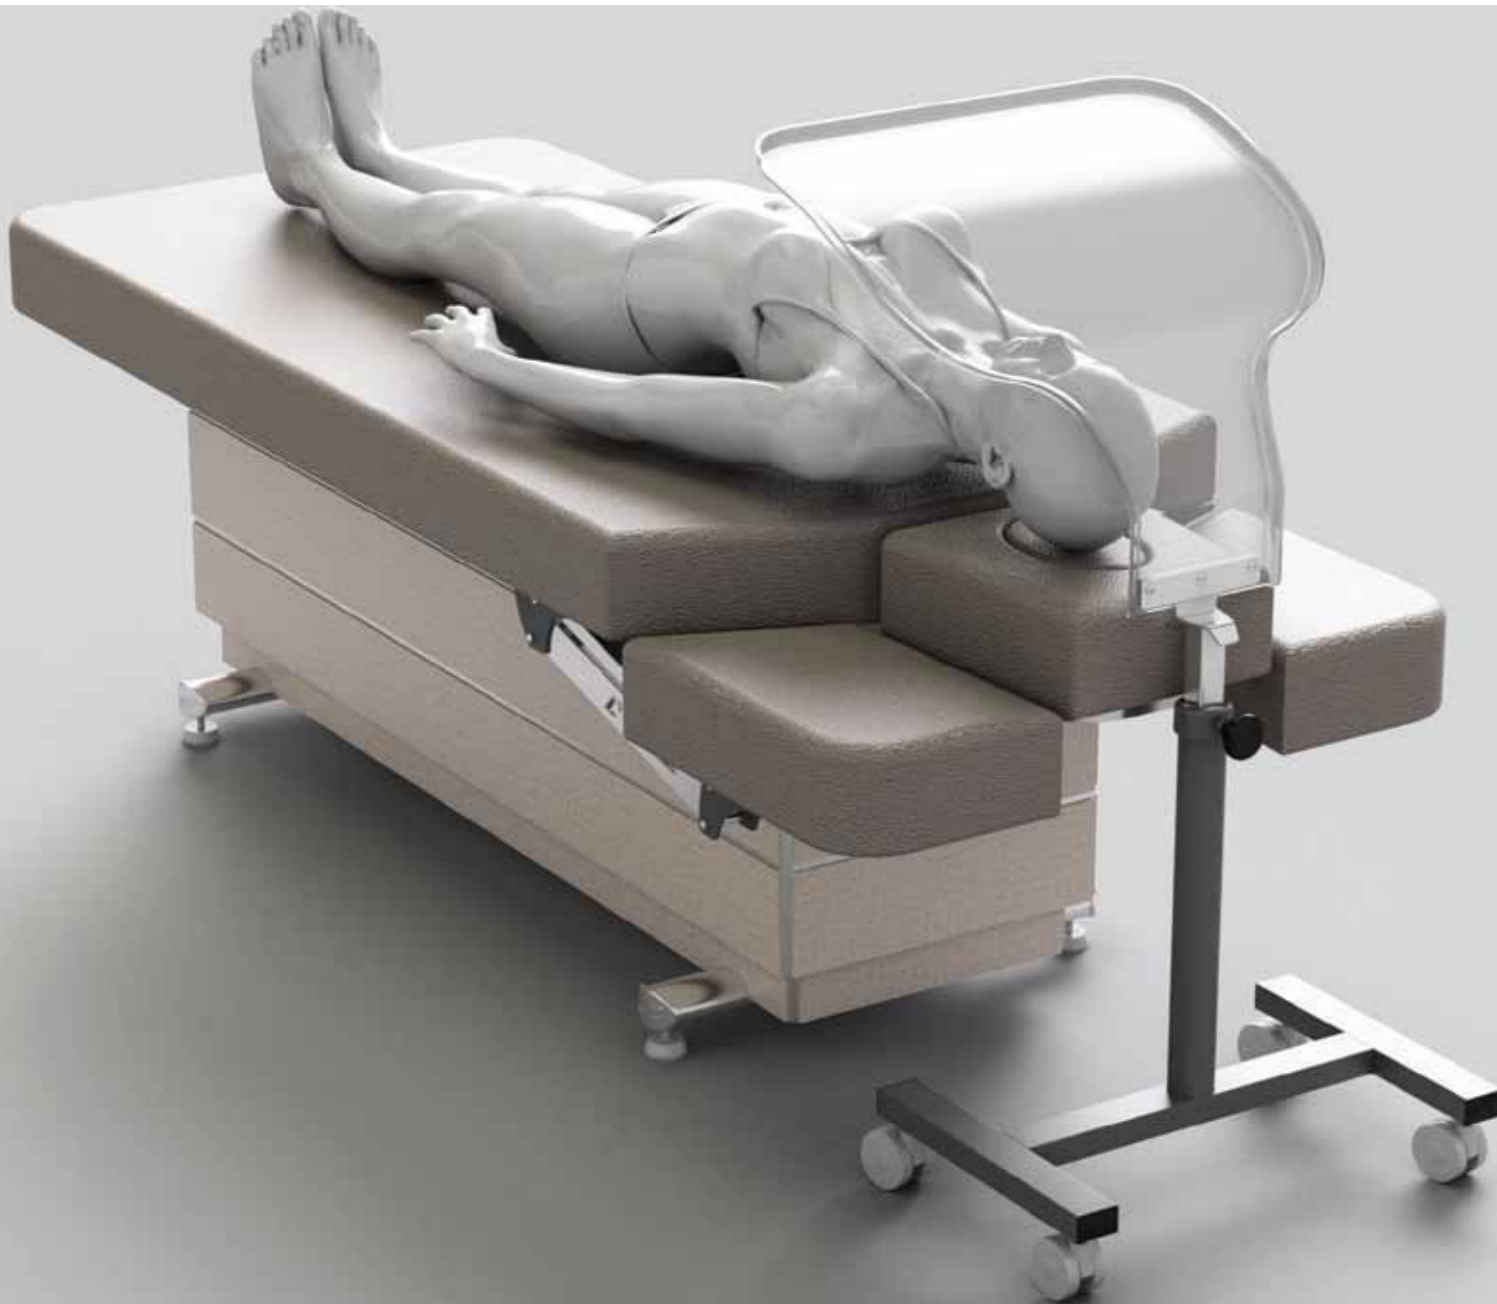

SPA SHIELD

SPA SHIELD creates a safe space between the customer and the operator, allowing the latter to perform facial treatments in comfort and tranquility.

*The SPA SHIELD is an Add-on item and is not sold on its own.
It can be purchased together with LEMI chairs.*

SPA SHIELD

SPA SHIELD

NEW

COD. 1025

LEMI is proud to present SPA SHIELD, the new essential tool for Spa cabins, specifically designed to guarantee the necessary protection for both operators and customers during any type of facial treatment. Its thermoformed plexiglass structure works as a real barrier against potential contamination and has been designed to leave the operator at ease during treatment, ensuring a safe and comfortable space for the customer. Height can be adjusted by a practical handy knob, while the solid structure of the painted metal base is equipped with rubber wheels with brake that facilitate its movement, ensuring maximum silence so as to give the customer the peace he needs during treatment. The simple but functional design of SPA SHIELD has been designed to be easily adapted to any spa table.

Focus on

- Thermoformed plexiglass protection
- Adjustable height
- **Base with wheels** for easy movement
- Maximum **comfort for the operator**
- Total **protection for the customer**
- Easy to clean and sanitize
- Suitable for any spa table

SUITABLE FOR ANY SPA TABLE