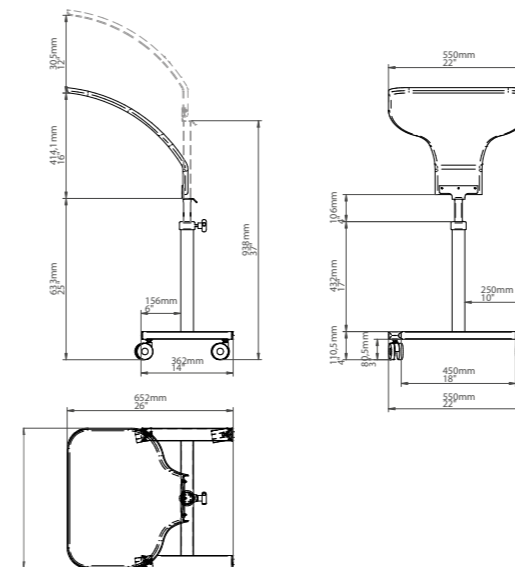

Focus on

- Thermoformed plexiglass protection
- Adjustable height
- **Base with wheels** for easy movement
- Maximum **comfort for the operator**
- Total **protection for the customer**
- Easy to clean and sanitize
- Suitable for any spa table

NEW

The images are for illustrative purposes only and may not reflect the actual image of the finishing.